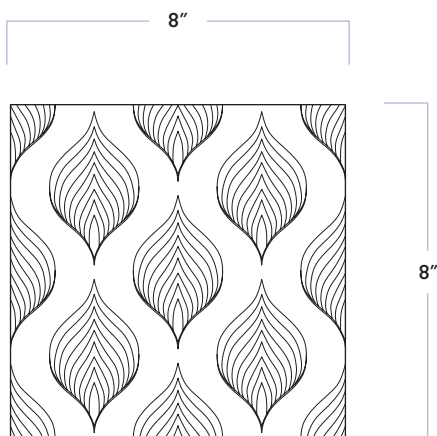

Pop Culture Feathers

DATE REVISED: MARCH 2024

WALKER ZANGER™

MATERIAL	Porcelain
FINISH	Matte
THICKNESS	3/8"
SHEET SIZE	7-4/5" x 7-4/5"
COVERAGE SQFT/PIECE	0.4306 SqFt
MOUNTING	Loose

AVAILABLE COLORS

Black/White